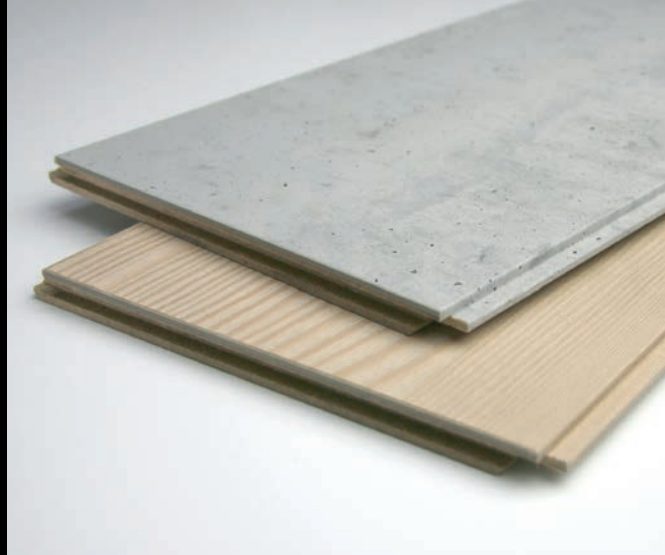

WALL & CEILING SYSTEM WITH INTEGRATED ARCHITECTURAL LIGHTING

12 MM THICK

LED technology completely mounted inside the 12mm panel thickness.

LED TECHNOLOGY

Designed and assembled in Belgium, high luminary efficiency, durability and color fastness.